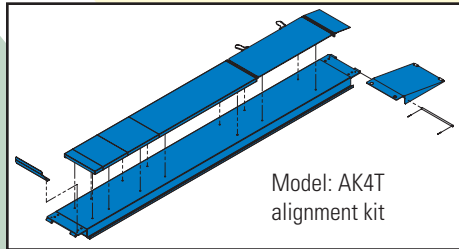

ROTARY LIFT
The World's Most Trusted Lift™

SM4T - 4 Ton - Four-Post Lift

www.rotarylif.com

Optional Accessories

- RJ4500MBK - 4,500 lbs. capacity rolling bridge w/ manual pump
- FC5969 Air Pump Kit - to change manual pump to air operated
- AK4T - Bolt-On Alignment Kit
- FA5153 - Radius Gauges

The AK4T is a bolt on alignment kit that offers an easy way to convert the SM4T four-post lift into a fully equipped flat top alignment rack.

Specifications

Model:	SM4T
Max. Wheelbase	4026 mm (158-1/2")
A. Rise	1962 mm (77-1/4")
B. Length Overall	5337 mm (210-1/8")
C. Width Overall	3276 mm (129")
D. Inside of Columns	2718 mm (107")
E. Between Front and Rear Columns	4191 mm (165")
F. Height of Columns	2221 mm (87-7/16")
G. Width of Runways	508 mm (20")
H. Height of Runways	127 mm (5")
I. Width Between Runways	1000 mm (39-3/8")
Lifting Capacity	4082 kg (9,000 lbs)
Motor	2 HP
Voltage Single Phase	208v-230v
Time of Full Rise	55 seconds