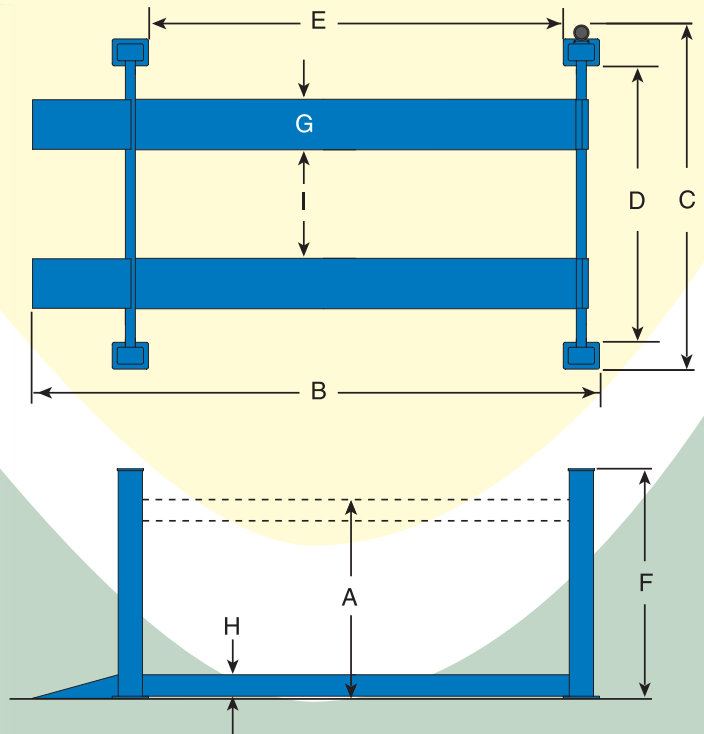

ROTARY LIFT
The World's Most Trusted Lift™

SM4T - 4 Ton - Four-Post Lift

www.rotarylif.com

Optional Accessories

- RJ4500MBK - 4,500 lbs. capacity rolling bridge w/ manual pump
- FC5969 Air Pump Kit - to change manual pump to air operated
- AK4T - Bolt-On Alignment Kit
- FA5153 - Radius Gauges

The AK4T is a bolt on alignment kit that offers an easy way to convert the SM4T four-post lift into a fully equipped flat top alignment rack.

Specifications

Model:	SM4T
Max. Wheelbase	4026 mm (158-1/2")
A. Rise	1962 mm (77-1/4")
B. Length Overall	5337 mm (210-1/8")
C. Width Overall	3276 mm (129")
D. Inside of Columns	2718 mm (107")
E. Between Front and Rear Columns	4191 mm (165")
F. Height of Columns	2221 mm (87-7/16")
G. Width of Runways	508 mm (20")
H. Height of Runways	127 mm (5")
I. Width Between Runways	1000 mm (39-3/8")
Lifting Capacity	4082 kg (9,000 lbs)
Motor	2 HP
Voltage Single Phase	208v-230v
Time of Full Rise	55 seconds