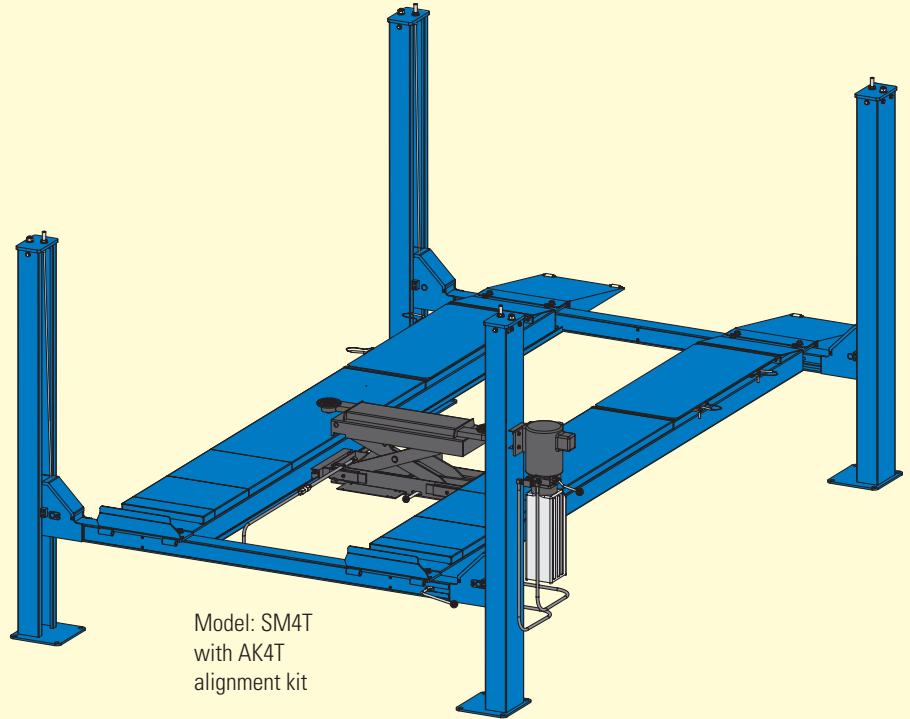

Performance and Productivity

Model: SM4T
4082 kg (9,000 lbs) capacity

SM4T - 4082 kg (9,000 lbs) capacity

Rotary's **NEW** SM4T is ideal for quick lifting and service of a wide range of vehicles. With Rotary Lift's SM4T, the real value is the increase in productivity.

ROTARY LIFT
The World's Most Trusted Lift™

SM4T - 4 Ton - Four-Post Lift

www.rotarylif.com

Optional Accessories

- RJ4500MBK - 4,500 lbs. capacity rolling bridge w/ manual pump
- FC5969 Air Pump Kit - to change manual pump to air operated
- AK4T - Bolt-On Alignment Kit
- FA5153 - Radius Gauges

The AK4T is a bolt on alignment kit that offers an easy way to convert the SM4T four-post lift into a fully equipped flat top alignment rack.

Specifications

Model:	SM4T
Max. Wheelbase	4026 mm (158-1/2")
A. Rise	1962 mm (77-1/4")
B. Length Overall	5337 mm (210-1/8")
C. Width Overall	3276 mm (129")
D. Inside of Columns	2718 mm (107")
E. Between Front and Rear Columns	4191 mm (165")
F. Height of Columns	2221 mm (87-7/16")
G. Width of Runways	508 mm (20")
H. Height of Runways	127 mm (5")
I. Width Between Runways	1000 mm (39-3/8")
Lifting Capacity	4082 kg (9,000 lbs)
Motor	2 HP
Voltage Single Phase	208v-230v
Time of Full Rise	55 seconds