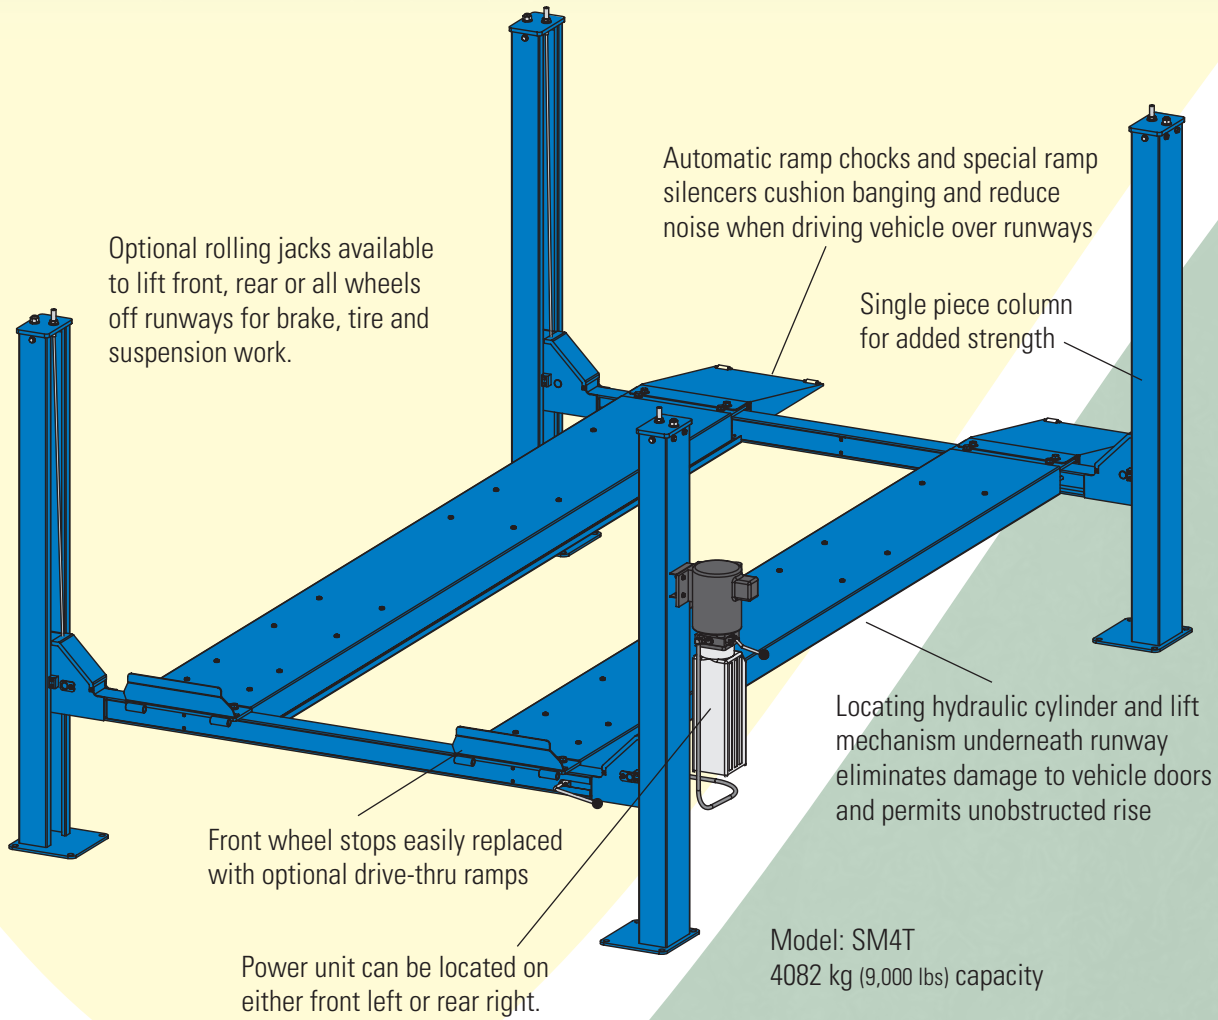

Performance and Productivity

Model: SM4T
4082 kg (9,000 lbs) capacity

SM4T - 4082 kg (9,000 lbs) capacity

Rotary's **NEW** SM4T is ideal for quick lifting and service of a wide range of vehicles. With Rotary Lift's SM4T, the real value is the increase in productivity.

For decades, Rotary Lift® has been the recognized leader in vehicle service lifts. This legendary reputation has set the standard for quality, durability, reliability and attention to safety throughout the automotive service market.

ROTARY LIFT
The World's Most Trusted Lift™

SM4T - 4 Ton - Four-Post Lift

www.rotarylif.com

Optional Accessories

- RJ4500MBK - 4,500 lbs. capacity rolling bridge w/ manual pump
- FC5969 Air Pump Kit - to change manual pump to air operated
- AK4T - Bolt-On Alignment Kit
- FA5153 - Radius Gauges

The AK4T is a bolt on alignment kit that offers an easy way to convert the SM4T four-post lift into a fully equipped flat top alignment rack.

Specifications

Model:	SM4T
Max. Wheelbase	4026 mm (158-1/2")
A. Rise	1962 mm (77-1/4")
B. Length Overall	5337 mm (210-1/8")
C. Width Overall	3276 mm (129")
D. Inside of Columns	2718 mm (107")
E. Between Front and Rear Columns	4191 mm (165")
F. Height of Columns	2221 mm (87-7/16")
G. Width of Runways	508 mm (20")
H. Height of Runways	127 mm (5")
I. Width Between Runways	1000 mm (39-3/8")
Lifting Capacity	4082 kg (9,000 lbs)
Motor	2 HP
Voltage Single Phase	208v-230v
Time of Full Rise	55 seconds